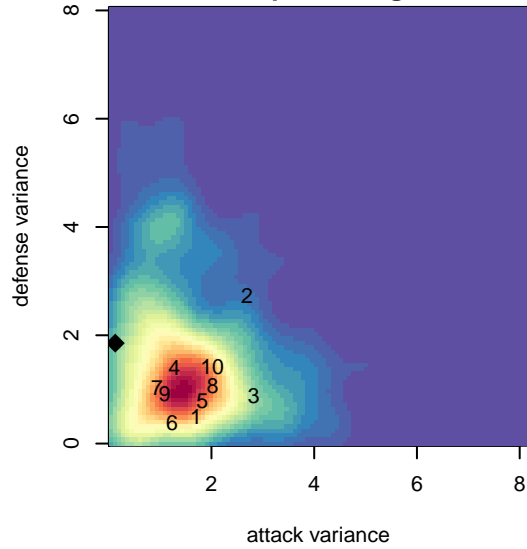

Storm King G04

Storm King SC
Port Angeles, WA
G04 total strength=727
attack=0.57 defense=1.06
fall league = NPSL Div 1 (04) U14
notes= Azzurre 2016

alt names used:
Storm King G04

Venues played:
2017 NPSL Division 1 (04) U14

**attack and defense variance (black dot)
relative to other teams
and top 10 in region**

**attack and defense rating
relative to others at age
and all opponents in last 13 months**

Performance relative to 13 month average