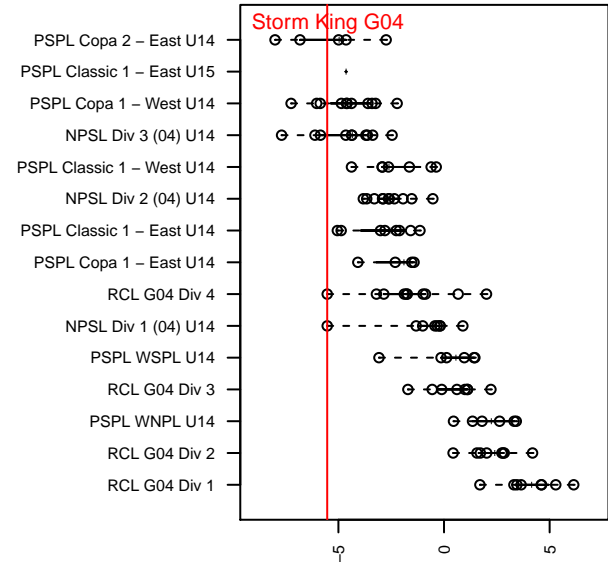

Storm King G04

Storm King SC
Port Angeles, WA
G04 total strength=727
attack=0.57 defense=1.06
fall league = NPSL Div 1 (04) U14
notes= Azzurre 2016

alt names used:
Storm King G04

Venues played:
2017 NPSL Division 1 (04) U14

**attack and defense variance (black dot)
relative to other teams
and top 10 in region**

**attack and defense rating
relative to others at age
and all opponents in last 13 months**

Performance relative to 13 month average

Performance relative to 13 month average

date	home		away		venue	pred.home	pred.away
2017-12-03	Crossfire Select MacDonald G04	5	Storm King G04	0	2017 NPSL Division 1 (04) U14	4.33	0.11
2017-12-02	Storm King G04	0	Crossfire Select Lower G04	3	2017 NPSL Division 1 (04) U14	0.18	5.04
2017-11-18	Seattle United Shoreline Blue G04	7	Storm King G04	0	2017 NPSL Division 1 (04) U14	4.24	0.21
2017-11-04	Storm King G04	0	South Whidbey Reign G04	5	2017 NPSL Division 1 (04) U14	0.28	4.44
2017-10-29	Storm King G04	0	Seattle United W Blue G04	6	2017 NPSL Division 1 (04) U14	0.12	4.67
2017-10-28	Seattle United W Blue G04	4	Storm King G04	0	2017 NPSL Division 1 (04) U14	4.67	0.12
2017-10-21	Crossfire Select Lower G04	5	Storm King G04	0	2017 NPSL Division 1 (04) U14	5.04	0.18
2017-10-15	Storm King G04	1	Seattle United Shoreline Blue G04	4	2017 NPSL Division 1 (04) U14	0.21	4.24
2017-10-08	Storm King G04	0	Crossfire Select MacDonald G04	3	2017 NPSL Division 1 (04) U14	0.11	4.33
2017-09-30	South Whidbey Reign G04	4	Storm King G04	1	2017 NPSL Division 1 (04) U14	4.44	0.28
2017-09-17	Storm King G04	0	NSC Green Dash G04	7	2017 NPSL Division 1 (04) U14	0.08	5.97
2017-09-09	FME Fusion G04	2	Storm King G04	0	2017 NPSL Division 1 (04) U14	3.60	0.11