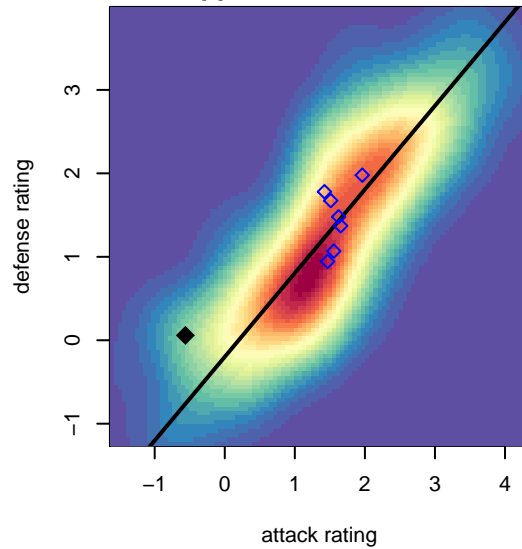

Storm King G04

Storm King SC
Port Angeles, WA
G04 total strength=727
attack=0.57 defense=1.06
fall league = NPSL Div 1 (04) U14
notes= Azzurre 2016

alt names used:
Storm King G04

Venues played:
2017 NPSL Division 1 (04) U14

**attack and defense variance (black dot)
relative to other teams
and top 10 in region**

**attack and defense rating
relative to others at age
and all opponents in last 13 months**

Performance relative to 13 month average